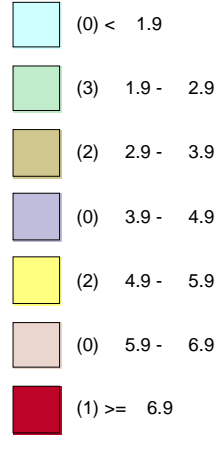

(samples) means RR Summer 2002

- Legend:
- i-Boane
 - ii-Matola
 - iii-Magude
 - iv-Manhiça
 - v-Marracuene
 - vi-Matutuine
 - vii-Moamba
 - viii-Namaacha

5.00E-4km

(samples) means structured effect Summer 2002