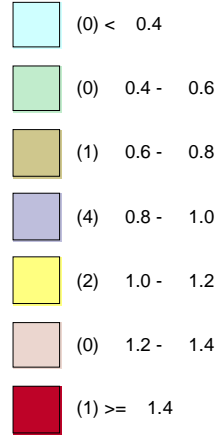

Legend:

i-Boane

ii-Matola

iii-Magude

iv-Manhiça

v-Marracuene

vi-Matutuine

vii-Moamba

viii-Namaacha